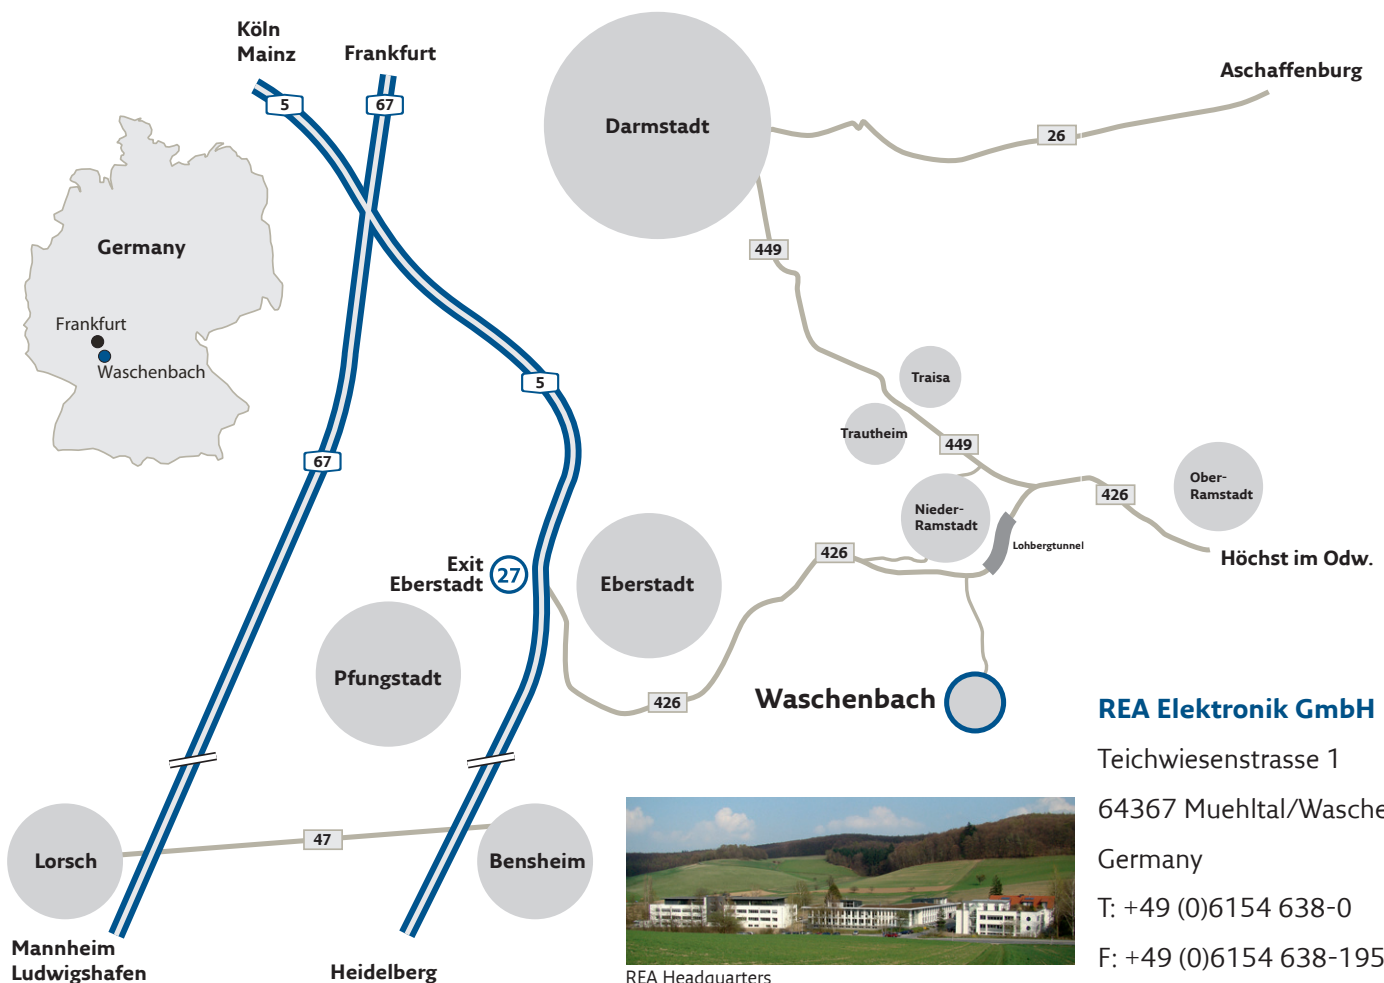

## How to find us:

- 5** coming from Frankfurt after the Darmstadt interchange take exit 27 Darmstadt-Eberstadt
- 5** coming from Heidelberg before Darmstadt interchange take exit 27 Darmstadt-Eberstadt
- 67** coming from Köln/Mainz at Darmstadt interchange change to A5 and than take exit 27 Darmstadt-Eberstadt
- 67** coming from Mannheim take exit Lorsch, B47, and entrance ramp Bensheim to change to A5; exit 27 Darmstadt-Eberstadt

After the exit Darmstadt-Eberstadt follow the B426 towards Höchst i. Odw./ Mühlal.  
 After approximately 7 km turn right to Waschenbach. After approximately 1 km you will find us in Waschenbach at the village entrance on the left hand side.

## B 26 coming from Aschaffenburg

In Darmstadt turn left to B 449, after Nieder-Ramstadt make a right turn and take the Lohberg tunnel, shortly after the tunnel turn left towards Waschenbach, after approximately 1 km you will find us in Waschenbach at the village entrance on the left hand side.