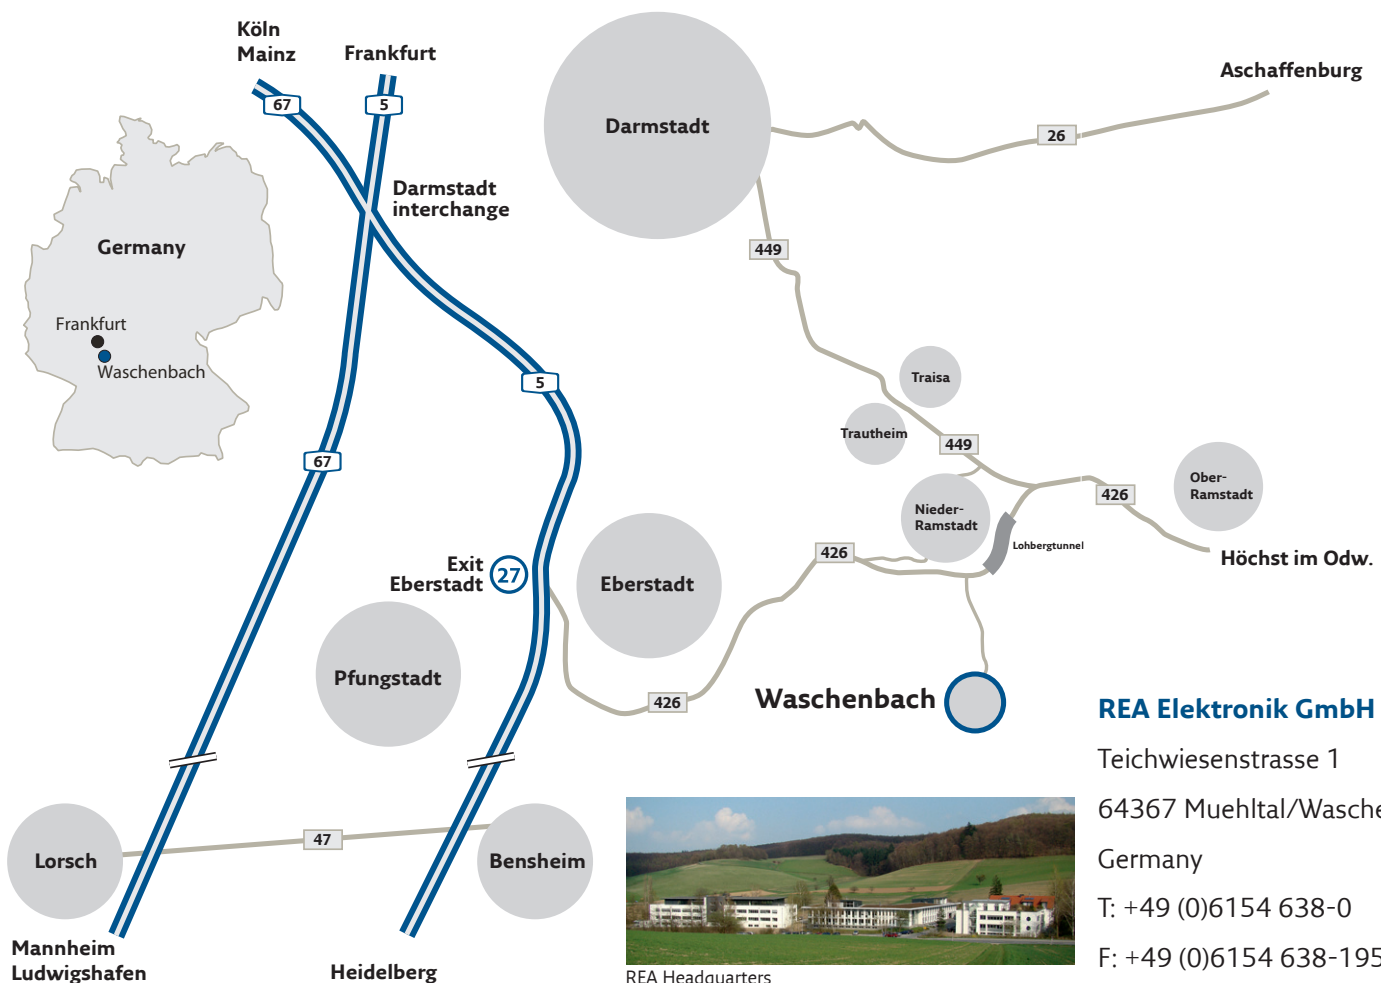

How to find us:

- 5** coming from Frankfurt after the Darmstadt interchange take exit 27 Darmstadt-Eberstadt
- 5** coming from Heidelberg before Darmstadt interchange take exit 27 Darmstadt-Eberstadt
- 67** coming from Köln/Mainz at Darmstadt interchange change to A5 and than take exit 27 Darmstadt-Eberstadt
- 67** coming from Mannheim take exit Lorsch, B47, and entrance ramp Bensheim to change to A5; exit 27 Darmstadt-Eberstadt

After the exit Darmstadt-Eberstadt follow the B426 towards Höchst i. Odw./ Mühlal.

After approximately 7 km turn right to Waschenbach. After approximately 1 km you will find us in Waschenbach at the village entrance on the left hand side.

B 26 coming from Aschaffenburg

In Darmstadt turn left to B 449, after Nieder-Ramstadt make a right turn and take the Lohberg tunnel, shortly after the tunnel turn left towards Waschenbach, after approximately 1 km you will find us in Waschenbach at the village entrance on the left hand side.